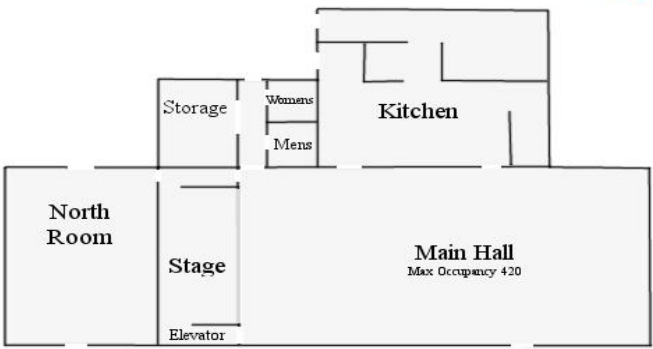

Camp Herms

Scouts, BSA

Est. 1930

Main Entrance
1100 James Place
El Cerrito, CA

Lodge

	Campfire		Scout Camp
	Water		Maintenance
	Latrine		Flags
	Showers		Structure
	Parking		BB Range
	Dirt Road		Archery
	Camp Boundaries		Foot Trail
	Hazards / Extremely Steep		